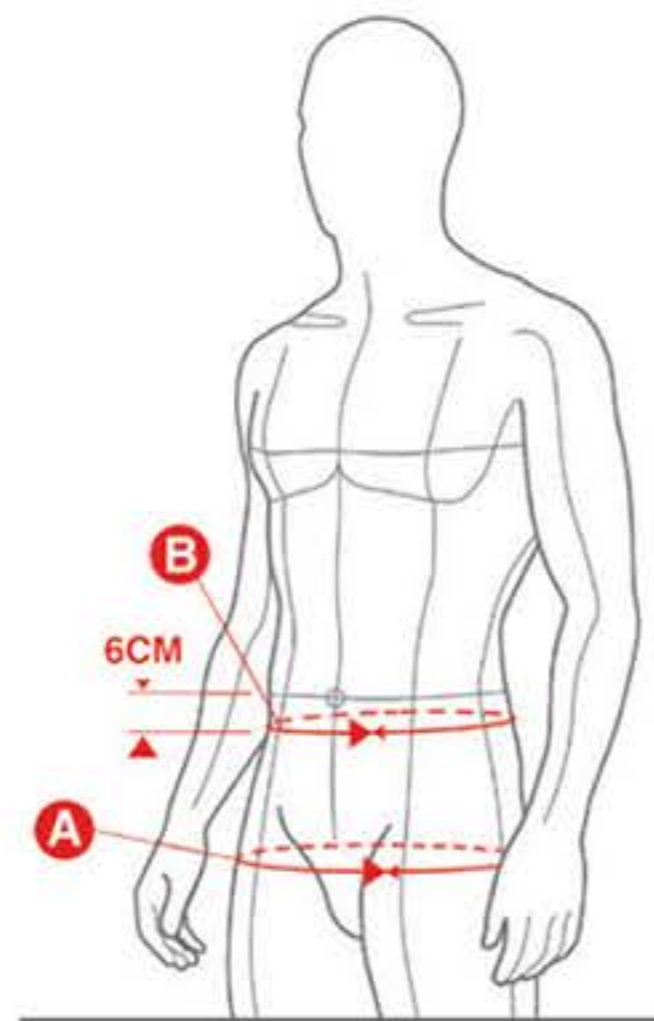

# Male LZR Pure Intent & LZR Pure Valor

SIZE	20	22	23	24	25	26	28	30
------	----	----	----	----	----	----	----	----

Body measurements								
A-Hip CM	84.0-88.0	88.0-92.0	92.0-95.0	95.5-99.0	99.0-102.0	102.0-106.5	106.5-111.0	111.0-117.0
A-Hip inches	33.0-34.5	34.5-36.5	36.5-37.5	37.5-39.0	39.0-40.0	40.0-42.0	42.0-43.5	43.5-46.0
B-Waist CM	67.0-73.0	73.0-77.0	77.0-80.0	80.0-84.0	84.0-87.0	87.0-91.5	91.5-96.0	96.0-102.0
B-Waist inches	26.0-29.0	29.0-30.5	30.5-31.5	31.5-33.0	33.0-34.0	34.0-36.0	36.0-37.5	37.5-40.0

A-Hip is measured at widest point.  
 B-Waist is 6cm below natural waist (smallest part of waist).